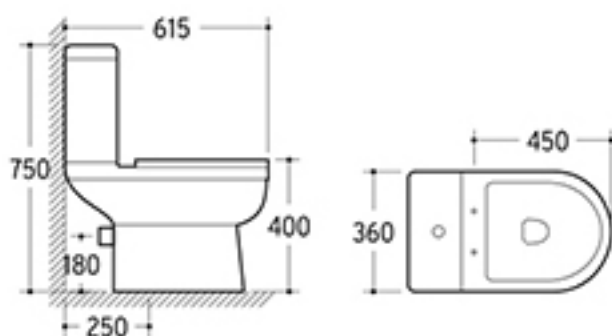

**SNI****IA003 / IB003**

Washdown Close-coupled Closet  
Size: 615x360x750mm  
S-trap, 250mm Roughing-in  
p-trap, 180mm Roughing-in